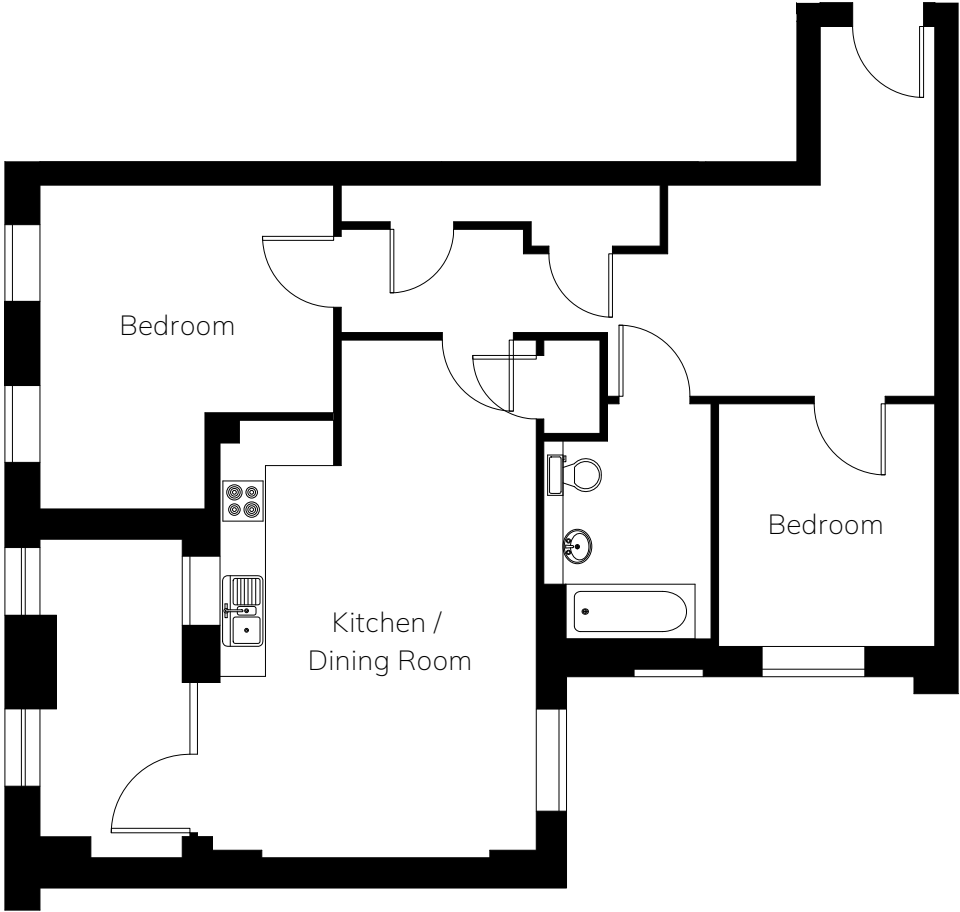

Cottage Green, Block A
Flat Type FT-09 - 82.5 sqm

For identification only - Not to scale
© Trueplan (UK) Limited